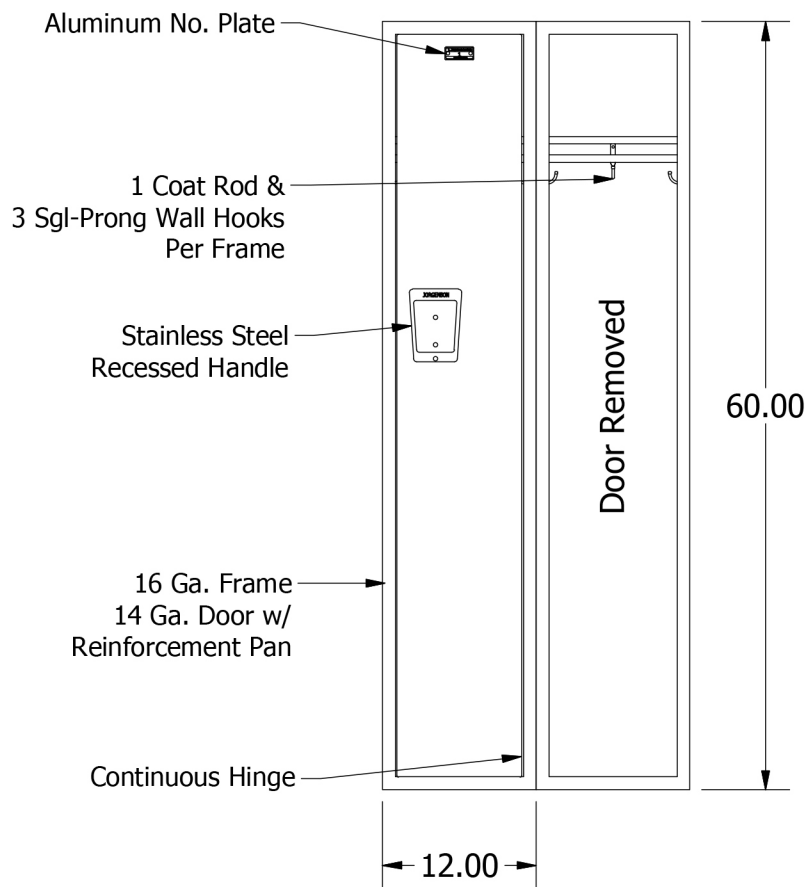

60" HIGH SINGLE TIER
JORGENSEN SIGNATURE PLUS LOCKER

Allow $\frac{1}{16}$ " growth per frame

Jorgenson Lockers

1239 South 700 West
Salt Lake City, UT 84104
101 Johnston Circle
Palmetto, GA 30268

Jorgenson Lockers