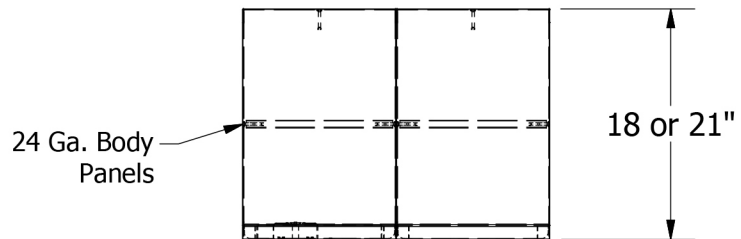

60" HIGH SINGLE TIER
JORGENSEN SIGNATURE PLUS LOCKER

Allow $\frac{1}{16}$ " growth per frame

Jorgenson Lockers

1239 South 700 West
Salt Lake City, UT 84104
101 Johnston Circle
Palmetto, GA 30268

Jorgenson Lockers